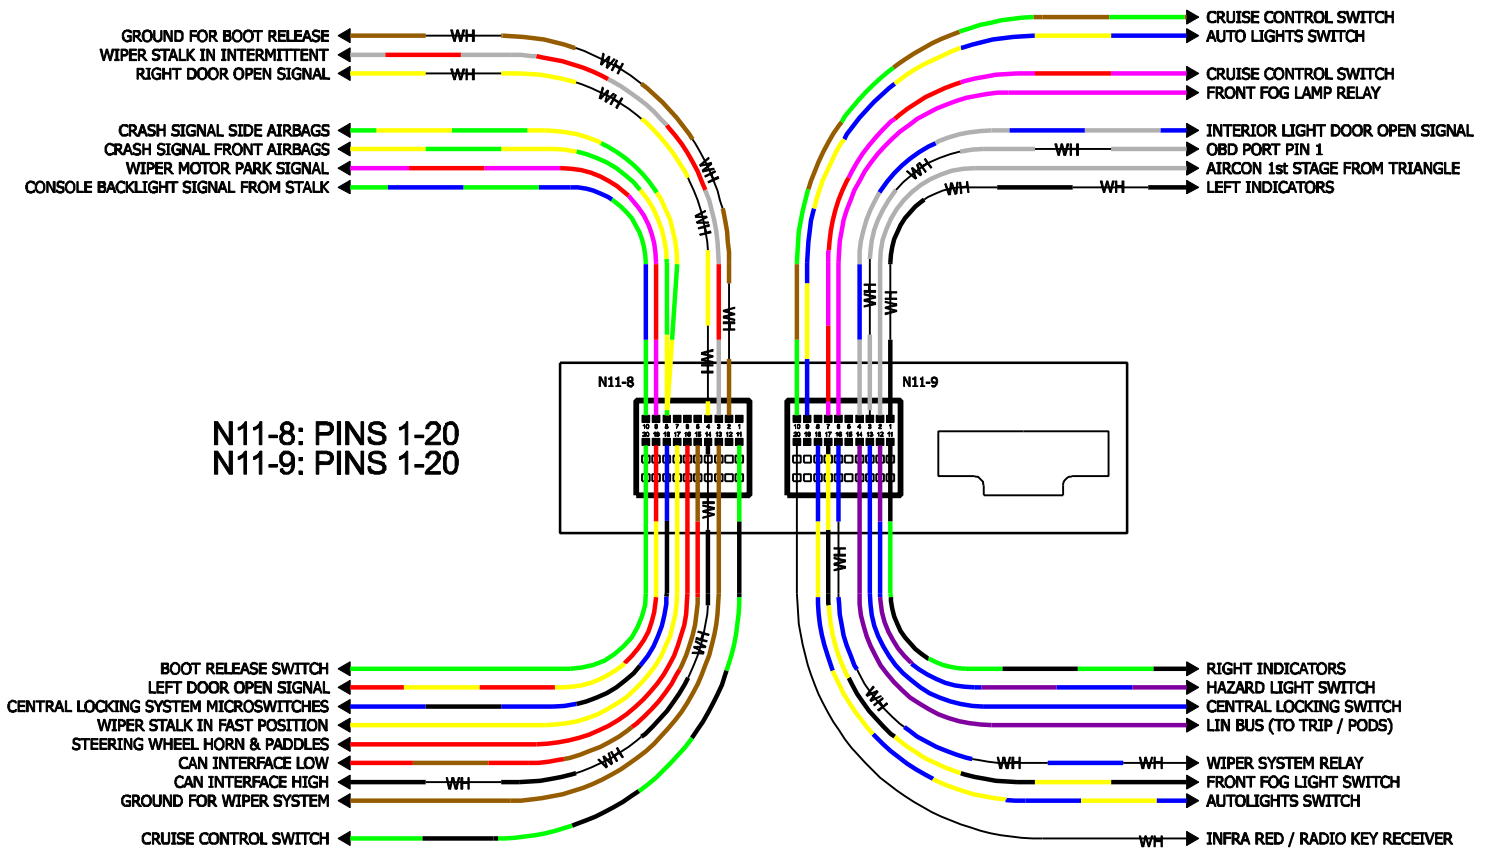

- BLACK
- BLUE
- GREEN
- RED
- YELLOW
- PINK
- VIOLET
- GREY
- BROWN
- WH — WH — WHITE
- MULTICOLOUR CABLE - COLOURS AS ABOVE

N11-1 TO N11-7 AND N11-11

N11-8: PINS 1-20
N11-9: PINS 1-20

N11-8: PINS 31-40
N11-9: PINS 31-40
N11-10: PINS 1-8

N11-8 TO N11-10