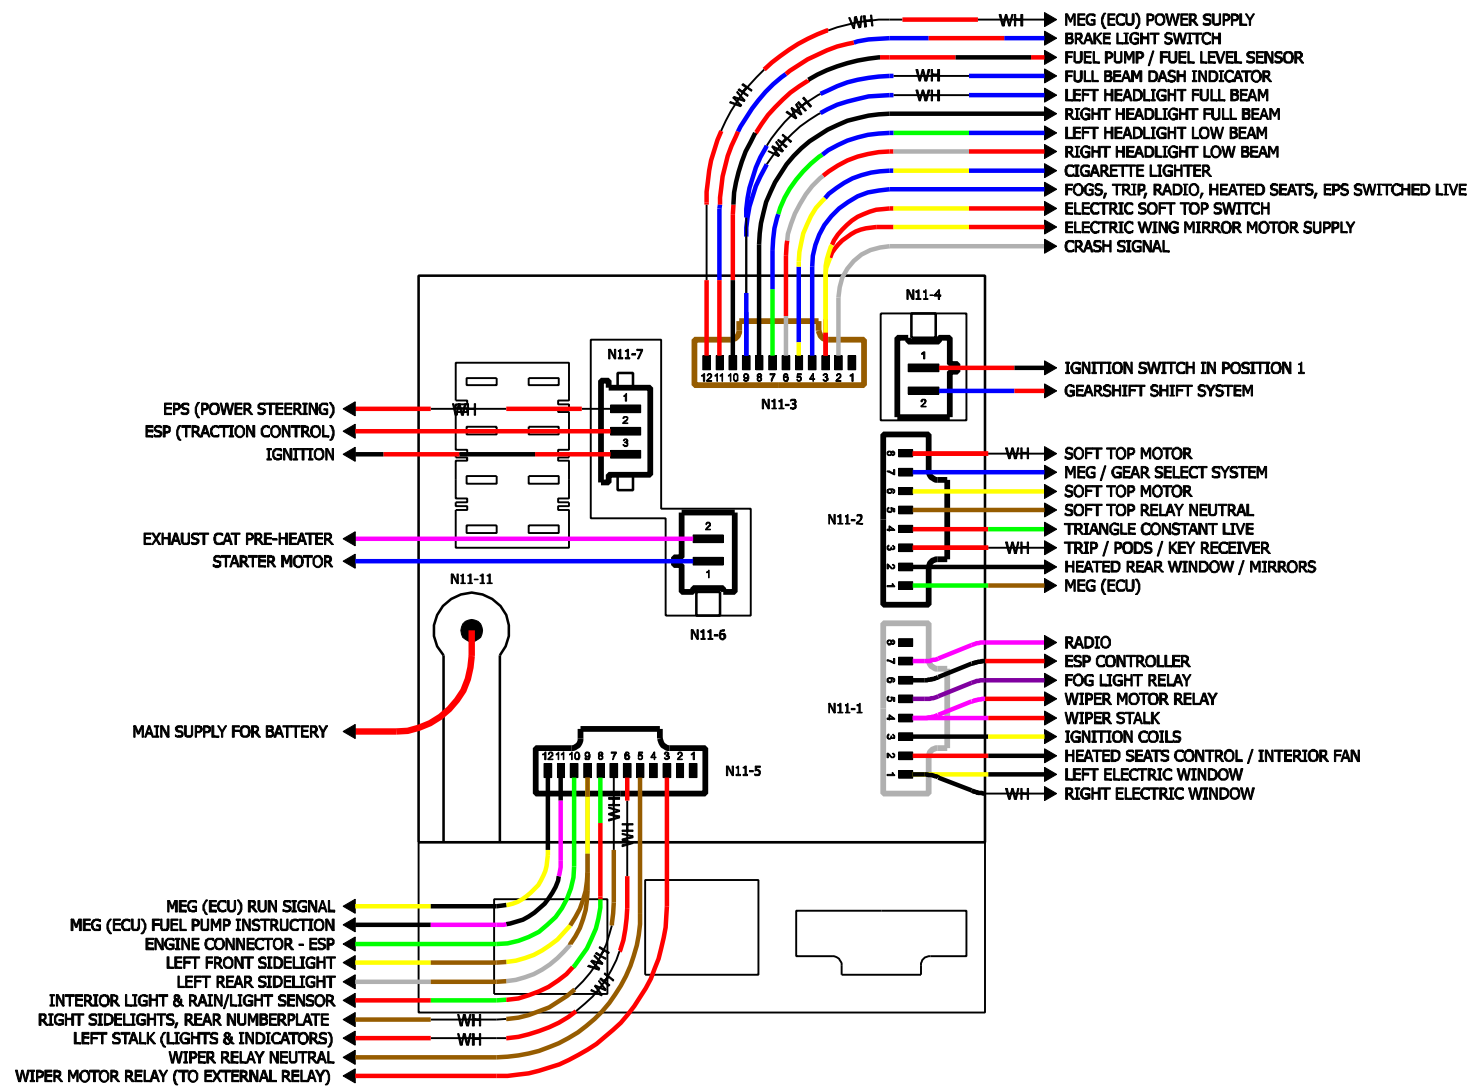

- BLACK
- BLUE
- GREEN
- RED
- YELLOW
- PINK
- VIOLET
- GREY
- BROWN
- WH — WH — WHITE
- MULTICOLOUR CABLE - COLOURS AS ABOVE

N11-1 TO N11-7 AND N11-11

N11-8: PINS 1-20
N11-9: PINS 1-20

N11-8: PINS 31-40
N11-9: PINS 31-40
N11-10: PINS 1-8

N11-8 TO N11-10