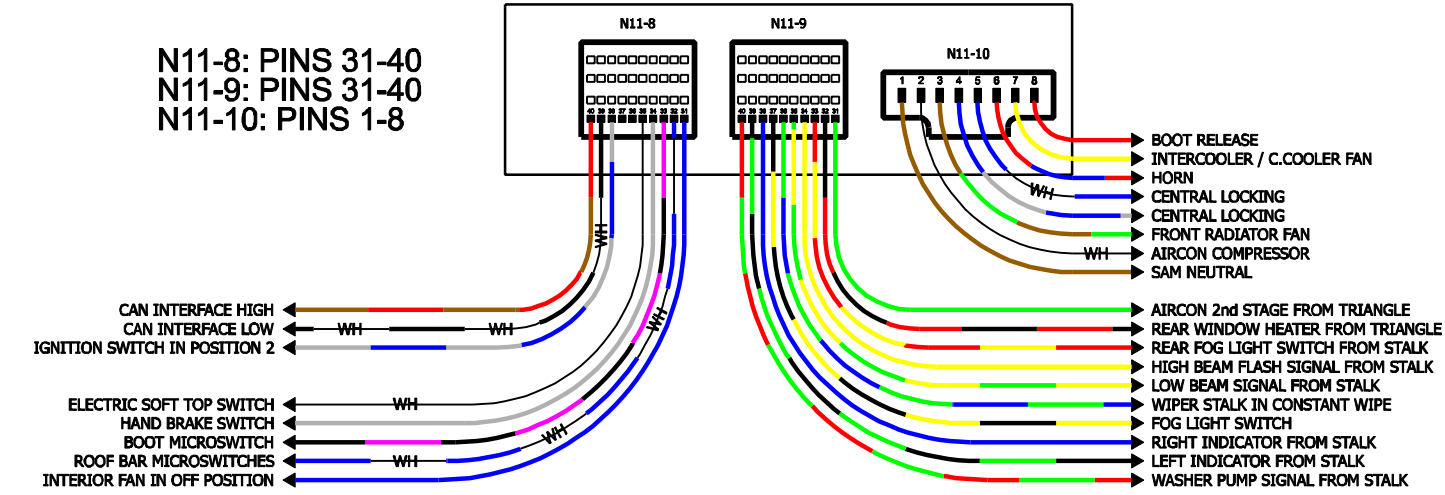

- BLACK
- BLUE
- GREEN
- RED
- YELLOW
- PINK
- VIOLET
- GREY
- BROWN
- WH — WH — WHITE
- MULTICOLOUR CABLE - COLOURS AS ABOVE

N11-1 TO N11-7 AND N11-11

N11-8: PINS 1-20
N11-9: PINS 1-20

N11-8: PINS 31-40
N11-9: PINS 31-40
N11-10: PINS 1-8